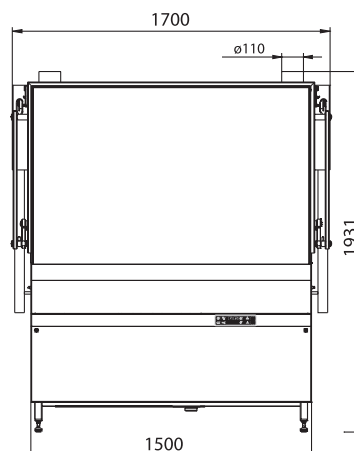

## JEROS industrial version 8150

- ✓ Individual adaptation according to the requirements from the customers.
- ✓ Wash volume up to H = 940 x W = 1340 x D = 800 mm.
- ✓ The maximum working area available with automatic opening of the cover lid.
- ✓ Fitted with 2 strong wash pumps.
- ✓ Table systems, roller tables and specific accessories can be supplied by request.
- ✓ Includes all the known JEROS-advantages.

### 8150

Drain dimension	Ø mm
Voltage	Volt+E/Hz
Connecting power (standart)	kW
Water connection	R"
Wash time	Min.
Wash area	HxWxD
Wash tank volume	Litre
Rinse time	apprx. sec.
Rinse tank volume	apprx. litre
Rinse water temperature	apprx. °C
Water consumption per wash/rinse	apprx. litre

40
400 / PE / 50
18,5
1/2
2 - 4 - 6
940x1340x800
165
30
31
85
16

JEROS INHOUSE - 03.2006  
Technical specifications are subject to alteration.