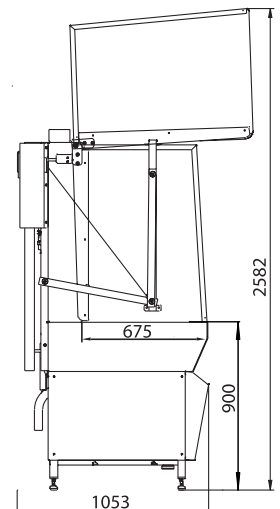

## JEROS industrial version 8150

- ✓ Individual adaptation according to the requirements from the customers.
- ✓ Wash volume up to H = 940 x W = 1340 x D = 800 mm.
- ✓ The maximum working area available with automatic opening of the cover lid.
- ✓ Fitted with 2 strong wash pumps.
- ✓ Table systems, roller tables and specific accessories can be supplied by request.
- ✓ Includes all the known JEROS-advantages.

Further information is available from the 8120/8130

Automatic lid opening system

Removable operating panel

### 8150

Drain dimension	Ø mm
Voltage	Volt+E/Hz
Connecting power (standart)	kW
Water connection	R"
Wash time	Min.
Wash area	HxWxD
Wash tank volume	Litre
Rinse time	apprx. sec.
Rinse tank volume	apprx. litre
Rinse water temperature	apprx. °C
Water consumption per wash/rinse	apprx. litre

40
400 / PE / 50
18,5
1/2
2 - 4 - 6
940x1340x800
165
30
31
85
16

JEROS INHOUSE - 03.2006  
Technical specifications are subject to alteration.